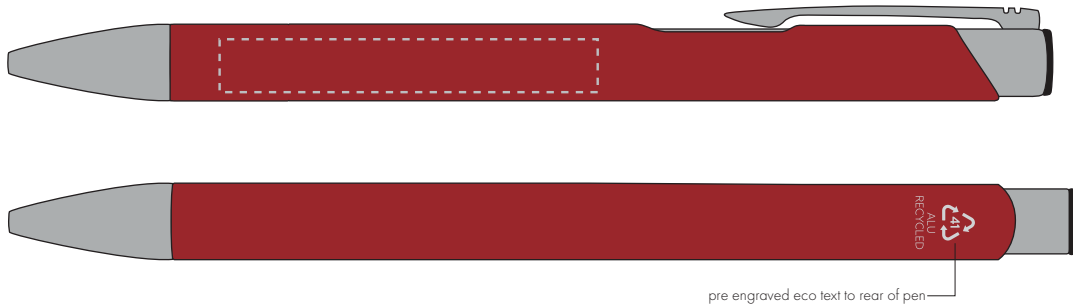

Your Ref:
Our Ref:

Quantity:
Version: 1

Product Code: TPC982001
Product Colour: BURGANDY

PRINTING CONCERNS:

We stock this item in the following colours

PANTONE REFERENCE(S)

- Colour 1
- Colour 2
- Colour 3
- Colour 4

ARTWORK SCALE 100%

ARTWORK SCALE 100%
Side Print Area:
50mm x 7mm

pre engraved eco text to rear of pen

Product Image for visualisation
- colours may vary

The dashed line is to demonstrate print area and will not appear on your printed item